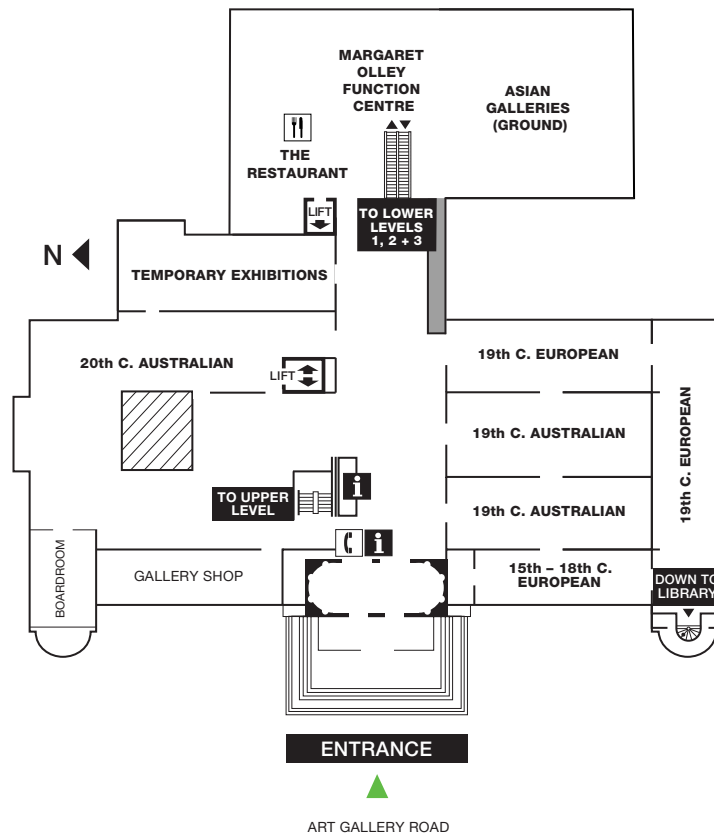

# map

**Upper Level**  
Administration

**Ground Level**

Information  
Temporary Exhibitions  
19th–20th C. Australian  
15th–19th C. European  
Gallery Shop  
Asian

**Lower Level 1**

Temporary Exhibitions (Major)  
Asian  
Café  
Library & Melanesian Art  
Parents' Room

**Lower Level 2**

Contemporary  
20th & 21st C. International  
Prints, Drawings &  
Photography Study Room

**Lower Level 3**

Yiribana: Aboriginal &  
Torres Strait Islander Gallery  
Art Gallery Society  
Domain Theatre

- Information
- Stairs/Escalators
- Disabled access
- Toilets
- Parents' Room
- Café (self-service)
- Restaurant
- Public telephones
- No public access

upper level

ground level

lower level

lower level

lower level