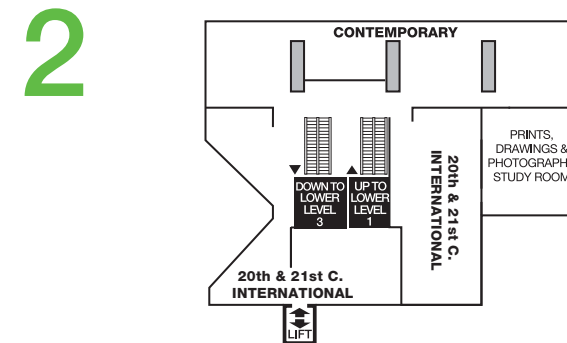

**Lower Level 2**

Contemporary  
20th & 21st C. International  
Prints, Drawings &  
Photography Study Room

**Lower Level 3**

Yiribana: Aboriginal &  
Torres Strait Islander Gallery  
Art Gallery Society  
Domain Theatre

- Information
- Stairs/Escalators
- Disabled access
- Toilets
- Parents' Room
- Café (self-service)
- Restaurant
- Public telephones
- No public access

upper level

ground level

lower level

lower level

lower level