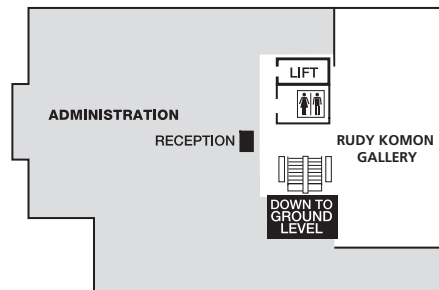

upper level