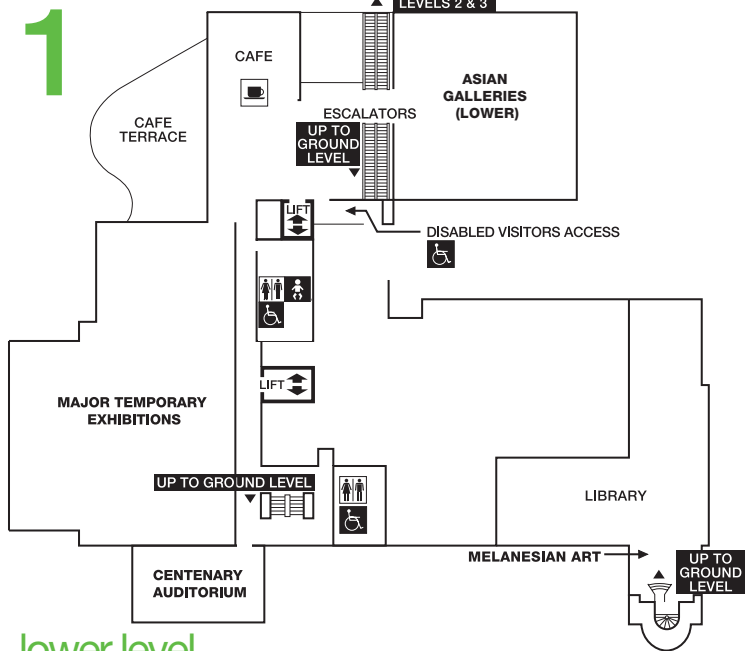

# map

**Upper Level**  
Administration

**Ground Level**

Information  
Temporary Exhibitions  
19th–20th C. Australian  
15th–19th C. European  
Gallery Shop  
Asian

**Lower Level 1**

Temporary Exhibitions (Major)  
Asian  
Café  
Library & Melanesian Art  
Parents' Room

**Lower Level 2**

Contemporary  
20th & 21st C. International  
Prints, Drawings &  
Photography Study Room

**Lower Level 3**

Yiribana: Aboriginal &  
Torres Strait Islander Gallery  
Art Gallery Society  
Domain Theatre

- Information
- Stairs/Escalators
- Disabled access
- Toilets
- Parents' Room
- Café (self-service)
- Restaurant
- Public telephones
- No public access

upper level

ground level

lower level

lower level

lower level